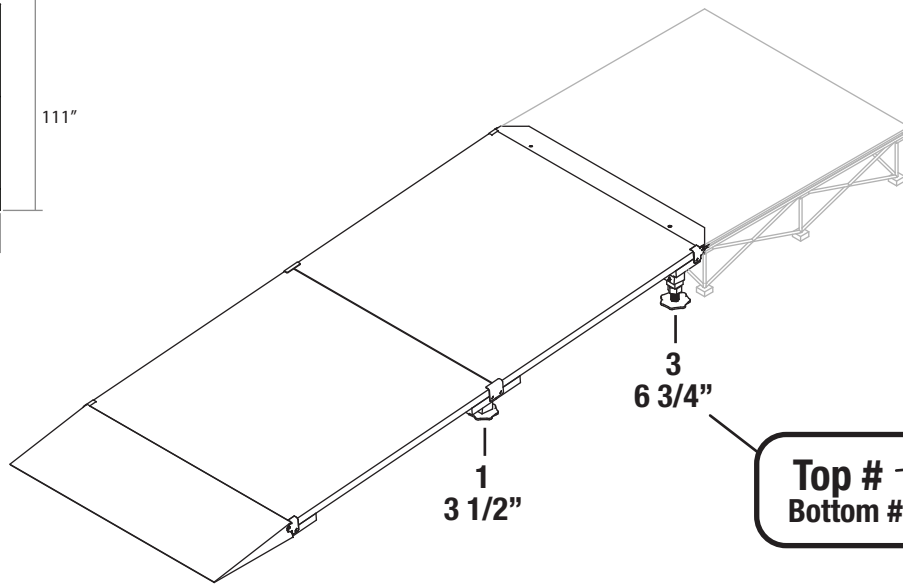

## Straight Wheelchair Ramp for 8 inch High Stages

Wheelchair ramps include guardrails (not shown)

Top View:

**Top #** — RAMP LEG NUMBER  
**Bottom #** — LEG HEIGHT ADJUSTMENT

\* Stage not included with ramp  
 \*Guard Rails Not Shown in diagram

Side View:

| SKU  | DESCRIPTION   | PCS PER MASTER PACK | QTY IN SET |
|--|---|---------------------|------------|
| ISP4X4CD<br>or<br>ISP4X4TD<br>or<br>ISP4X4ID | 4' x 4' Carpet Finish Platforms<br>4' x 4' TuffCoat Finish Platforms<br>4' x 4' Industrial Finish Platforms | 2                   | 1          |
| ISRBP  | Bottom ramp plate with mounting hardware  | 1                   | 1          |
| ISRCP  | Platform connecting plate   | 1                   | 1          |
| ISRPF  | Metal platform assembly plate   | 1                   | 2          |
| IS2AL1                                       | Two pack of equipment ramp adjustable leg # 1 with hardware   | 2                   | 1          |
| IS2AL3                                       | Two pack of equipment ramp adjustable leg # 3 with hardware   | 2                   | 1          |
| ISRGRPD                                      | Two pack guard rail panels for 4' ramps w/ mounting hardware  | 2                   | 1          |
| ISARGRPD                                     | Two pack adjustable ramp guard rail panels w/ mounting hardware   | 2                   | 1          |