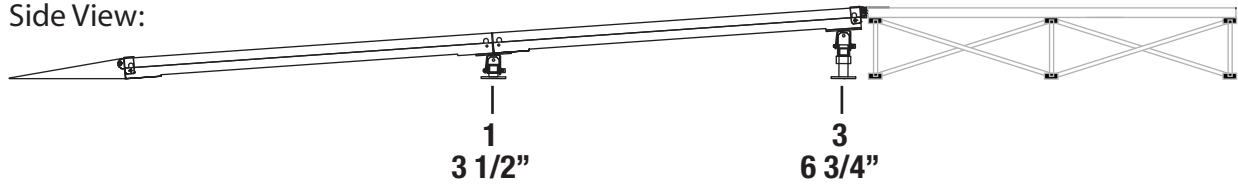

## Straight Wheelchair Ramp for 8 inch High Stages

Wheelchair ramps include guardrails (not shown)

Top View:

**Top #** — RAMP LEG NUMBER  
**Bottom #** — LEG HEIGHT ADJUSTMENT

\* Stage not included with ramp  
 \*Guard Rails Not Shown in diagram

Side View:

| SKU  | DESCRIPTION   | PCS PER MASTER PACK | QTY IN SET |
|--|---|---------------------|------------|
| ISP4X4CD<br>or<br>ISP4X4TD<br>or<br>ISP4X4ID | 4' x 4' Carpet Finish Platforms<br>4' x 4' TuffCoat Finish Platforms<br>4' x 4' Industrial Finish Platforms | 2                   | 1          |
| ISRBP  | Bottom ramp plate with mounting hardware  | 1                   | 1          |
| ISRCP  | Platform connecting plate   | 1                   | 1          |
| ISRPF  | Metal platform assembly plate   | 1                   | 2          |
| IS2AL1                                       | Two pack of equipment ramp adjustable leg # 1 with hardware   | 2                   | 1          |
| IS2AL3                                       | Two pack of equipment ramp adjustable leg # 3 with hardware   | 2                   | 1          |
| ISRGRPD                                      | Two pack guard rail panels for 4' ramps w/ mounting hardware  | 2                   | 1          |
| ISARGRPD                                     | Two pack adjustable ramp guard rail panels w/ mounting hardware   | 2                   | 1          |