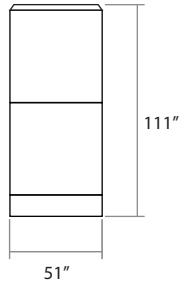

## Straight Wheelchair Ramp for 8 inch High Stages

Wheelchair ramps include guardrails (not shown)

Top View:

**Top #** — RAMP LEG NUMBER  
**Bottom #** — LEG HEIGHT ADJUSTMENT

\* Stage not included with ramp  
 \*Guard Rails Not Shown in diagram

Side View:

| SKU  | DESCRIPTION   | PCS PER MASTER PACK | QTY IN SET |
|--|---|---------------------|------------|
| ISP4X4CD<br>or<br>ISP4X4TD<br>or<br>ISP4X4ID | 4' x 4' Carpet Finish Platforms<br>4' x 4' TuffCoat Finish Platforms<br>4' x 4' Industrial Finish Platforms | 2                   | 1          |
| ISRBP  | Bottom ramp plate with mounting hardware  | 1                   | 1          |
| ISRCP  | Platform connecting plate   | 1                   | 1          |
| ISRPF  | Metal platform assembly plate   | 1                   | 2          |
| IS2AL1                                       | Two pack of equipment ramp adjustable leg # 1 with hardware   | 2                   | 1          |
| IS2AL3                                       | Two pack of equipment ramp adjustable leg # 3 with hardware   | 2                   | 1          |
| ISRGRPD                                      | Two pack guard rail panels for 4' ramps w/ mounting hardware  | 2                   | 1          |
| ISARGRPD                                     | Two pack adjustable ramp guard rail panels w/ mounting hardware   | 2                   | 1          |