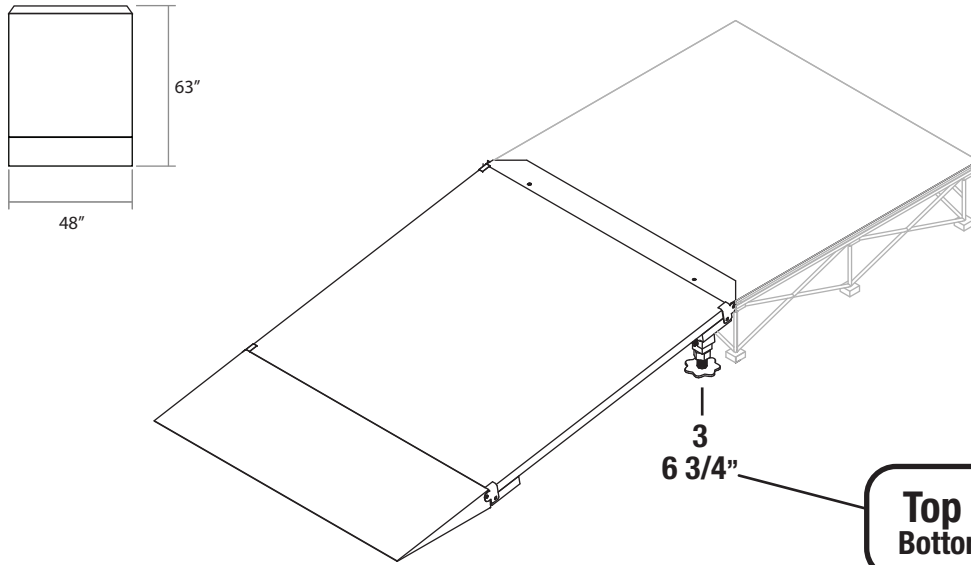

Equipment Ramp for 8 inch High Stages

Top View:

Top # — RAMP LEG NUMBER
Bottom # — LEG HEIGHT ADJUSTMENT

* Stage not included with ramp

Side View:

SKU	DESCRIPTION	PCS PER MASTER PACK	QTY IN SET
ISP4X4CS or ISP4X4TS or ISP4X4IS	4' x 4' Carpet Finish Platform 4' x 4' TuffCoat Finish Platform 4' x 4' Industrial Finish Platform	1	1
ISRBP	Bottom ramp plate with mounting hardware	1	1
ISRCP	Platform connecting plate	1	1
ISRPF	Metal platform assembly plate	1	1
IS2AL3	Two pack of equipment ramp adjustable leg # 3 with hardware	2	1