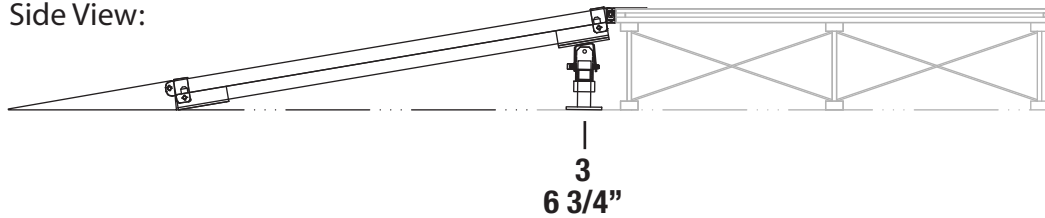

Equipment Ramp for 8 inch High Stages

Top View:

Top # — RAMP LEG NUMBER
Bottom # — LEG HEIGHT ADJUSTMENT

* Stage not included with ramp

Side View:

SKU	DESCRIPTION	PCS PER MASTER PACK	QTY IN SET
ISP4X4CS or ISP4X4TS or ISP4X4IS	4' x 4' Carpet Finish Platform 4' x 4' TuffCoat Finish Platform 4' x 4' Industrial Finish Platform	1	1
ISRBP	Bottom ramp plate with mounting hardware	1	1
ISRCP	Platform connecting plate	1	1
ISRPF	Metal platform assembly plate	1	1
IS2AL3	Two pack of equipment ramp adjustable leg # 3 with hardware	2	1