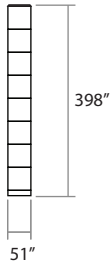

IS32RWC, IS32RWT, IS32RWI

Straight Wheelchair Ramp for 32 inch High Stages

Wheelchair ramps include guardrails (not shown)

Top View:

* Stage not included with ramp
*Guard Rails Not Shown in diagram

Side View:

SKU	DESCRIPTION	PCS PER MASTER PACK	QTY IN SET
ISP4X4CD OR ISP4X4TD OR ISP4X4ID	4' x 4' Carpet Finish Platforms 4' x 4' TuffCoat Finish Platforms 4' x 4' Industrial Finish Platforms	2	4
ISRBP	Bottom ramp plate with mounting hardware	1	1
ISRCP	Platform connecting plate	1	1
ISRPF	Metal platform assembly plate	1	8
IS2AL1	Two pack of equipment ramp adjustable leg # 1 with hardware	2	1
IS2AL4	Two pack of equipment ramp adjustable leg # 4 with hardware	2	1
IS2AL5	Two pack of equipment ramp adjustable leg # 5 with hardware	2	1
IS2AL6	Two pack of equipment ramp adjustable leg # 6 with hardware	2	1
IS2AL7	Two pack of equipment ramp adjustable leg # 7 with hardware	2	1
IS2AL8	Two pack of equipment ramp adjustable leg # 8 with hardware	2	1
IS2AL9	Two pack of equipment ramp adjustable leg # 9 with hardware	2	2
ISLCB	Pack of cross bars for leg sets # 8 or 9	2	3
ISRGRPD	Two pack guard rail panels for 4' ramps w/ mounting hardware	2	7
ISARGRPD	Two pack adjustable ramp guard rail panels w/ mounting hardware	2	1