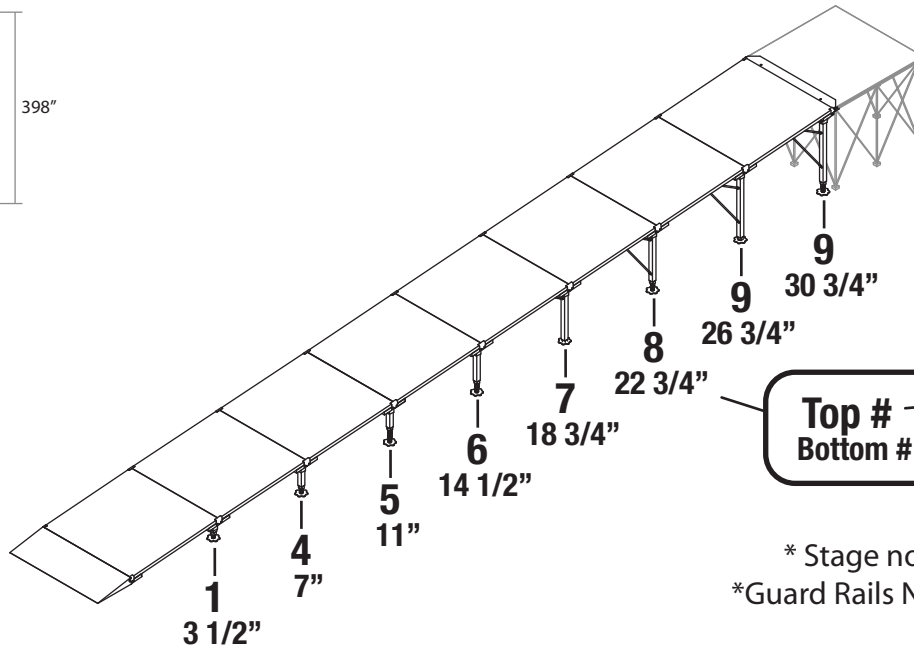

IS32RWC, IS32RWT, IS32RWI

Straight Wheelchair Ramp for 32 inch High Stages

Wheelchair ramps include guardrails (not shown)

Top View:

* Stage not included with ramp
*Guard Rails Not Shown in diagram

Side View:

SKU	DESCRIPTION	PCS PER MASTER PACK	QTY IN SET
ISP4X4CD OR ISP4X4TD OR ISP4X4ID	4' x 4' Carpet Finish Platforms 4' x 4' TuffCoat Finish Platforms 4' x 4' Industrial Finish Platforms	2	4
ISRBP	Bottom ramp plate with mounting hardware	1	1
ISRCP	Platform connecting plate	1	1
ISRPF	Metal platform assembly plate	1	8
IS2AL1	Two pack of equipment ramp adjustable leg # 1 with hardware	2	1
IS2AL4	Two pack of equipment ramp adjustable leg # 4 with hardware	2	1
IS2AL5	Two pack of equipment ramp adjustable leg # 5 with hardware	2	1
IS2AL6	Two pack of equipment ramp adjustable leg # 6 with hardware	2	1
IS2AL7	Two pack of equipment ramp adjustable leg # 7 with hardware	2	1
IS2AL8	Two pack of equipment ramp adjustable leg # 8 with hardware	2	1
IS2AL9	Two pack of equipment ramp adjustable leg # 9 with hardware	2	2
ISLCB	Pack of cross bars for leg sets # 8 or 9	2	3
ISRGRPD	Two pack guard rail panels for 4' ramps w/ mounting hardware	2	7
ISARGRPD	Two pack adjustable ramp guard rail panels w/ mounting hardware	2	1