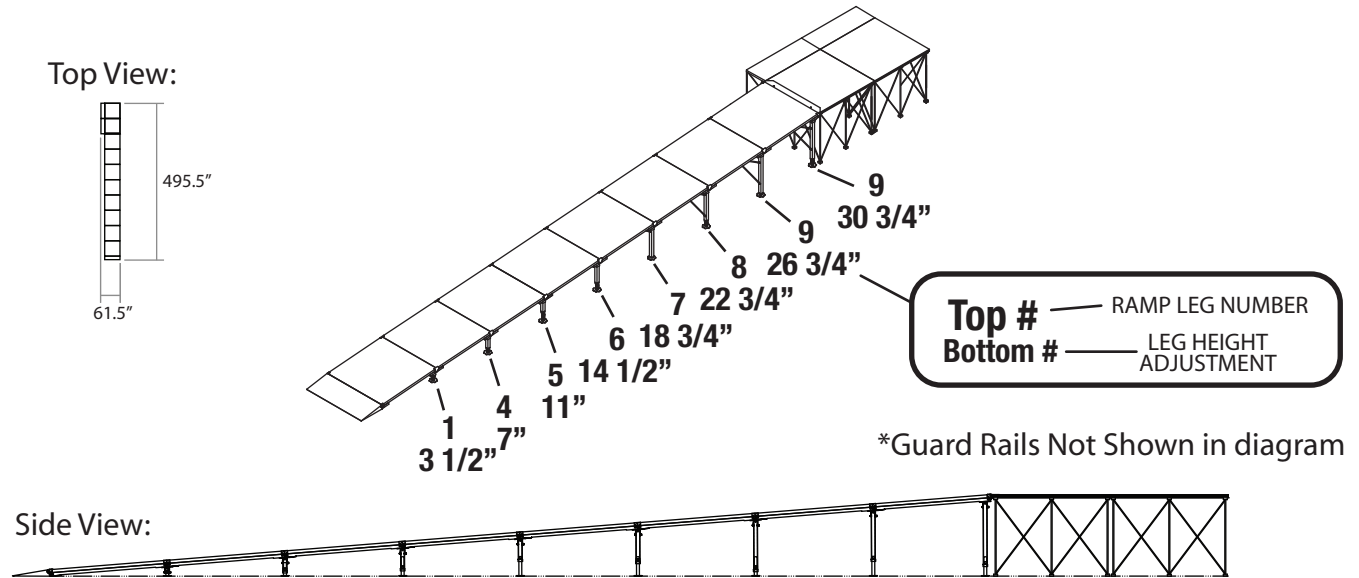

IS32RLWC, IS32RLWT, IS32RLWI

Straight Wheelchair Ramp with Landing for 32 inch High Stages

Wheelchair ramps include guardrails (not shown)

SKU	DESCRIPTION	PCS PER MASTER PACK	QTY IN SET
ISP4X4CD OR ISP4X4TD OR ISP4X4ID	4' x 4' Carpet Finish Platforms 4' x 4' TuffCoat Finish Platforms 4' x 4' Industrial Finish Platforms	2	5
ISSTEP4 OR ISSTEP4 OR ISSTEP14	4' x 1' Carpet Finish Step Platform 4' x 1' TuffCoat Finish Step Platform 4' x 1' Industrial Finish Step Platform	1	2
IS4X4X32	32" High Riser for 4'X4' Platform	1	2
ISSTEP4X32	32" High Riser for 4' x 12" Step	1	2
ISRBP	Bottom ramp plate with mounting hardware	1	1
ISRCP	Platform connecting plate	1	1
ISRPF	Metal platform assembly plate	1	8
IS2AL1	Two pack of equipment ramp adjustable leg # 1 with hardware	2	1
IS2AL4	Two pack of equipment ramp adjustable leg # 4 with hardware	2	1
IS2AL5	Two pack of equipment ramp adjustable leg # 5 with hardware	2	1
IS2AL6	Two pack of equipment ramp adjustable leg # 6 with hardware	2	1
IS2AL7	Two pack of equipment ramp adjustable leg # 7 with hardware	2	1
IS2AL8	Two pack of equipment ramp adjustable leg # 8 with hardware	2	1
IS2AL9	Two pack of equipment ramp adjustable leg # 9 with hardware	2	2
ISLCB	Pack of cross bars for leg sets # 8 or 9	2	3
ISRSTEPGRPD	Two pack of step ramp guard rail panels w/ mounting hardware	2	1
ISRGRPD	Two pack guard rail panels for 4' ramps w/ mounting hardware	2	9
ISARGRPD	Two pack adjustable ramp guard rail panels w/ mounting hardware	2	1
IS2CMB	Two pack of guard rail panel corner mounting bracket	2	1