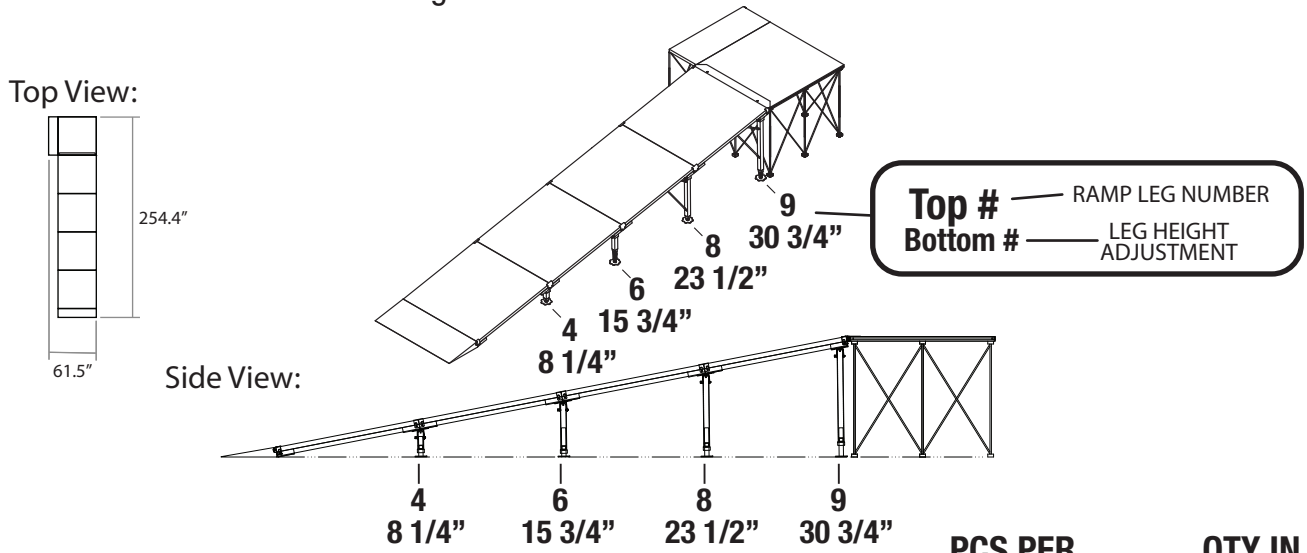

IS32RLCGR, IS32RLTGR, IS32RLIGR

Equipment Ramp with Guard Rails and Landing for 32 inch High Stages guardrails not shown

SKU	DESCRIPTION	PCS PER MASTER PACK	QTY IN SET
ISP4X4CD or ISP4X4TD or ISP4X4ID	4' x 4' Carpet Finish Platforms 4' x 4' TuffCoat Finish Platforms 4' x 4' Industrial Finish Platforms	2	2
ISP4X4CS or ISP4X4TS or ISP4X4IS	4' x 4' Carpet Finish Step Platform 4' x 4' TuffCoat Finish Step Platform 4' x 4' Industrial Finish Step Platform	1	1
ISSTEP4 or ISSTEP4 or ISSTEP4	4' x 1' Carpet Finish Step Platform 4' x 1' TuffCoat Finish Step Platform 4' x 1' Industrial Finish Step Platform	1	1
IS4X4X32	32" High Riser for 4'X4' Platform	1	1
ISSTEP4X32	32" High Riser for 4' x 12" Step	1	1
ISRBP	Bottom ramp plate with mounting hardware	1	1
ISRCP	Platform connecting plate	1	1
ISRPF	Metal platform assembly plate	1	4
IS2AL4	Two pack of equipment ramp adjustable leg # 4 with hardware	2	1
IS2AL6	Two pack of equipment ramp adjustable leg # 6 with hardware	2	1
IS2AL8	Two pack of equipment ramp adjustable leg # 8 with hardware	2	1
IS2AL9	Two pack of equipment ramp adjustable leg # 9 with hardware	2	1
ISLCB	Pack of cross bars for leg sets # 8 or 9	2	2
ISRSTEPGRPD	Two pack of step ramp guard rail panels w/ mounting hardware	2	1
ISGRPD	Two pack guard rail panels for 4' ramps w/ mounting hardware	2	4
ISARGRPD	Two pack adjustable ramp guard rail panels w/ mounting hardware	2	1
IS2CMB	Two pack of guard rail panel corner mounting bracket	2	1