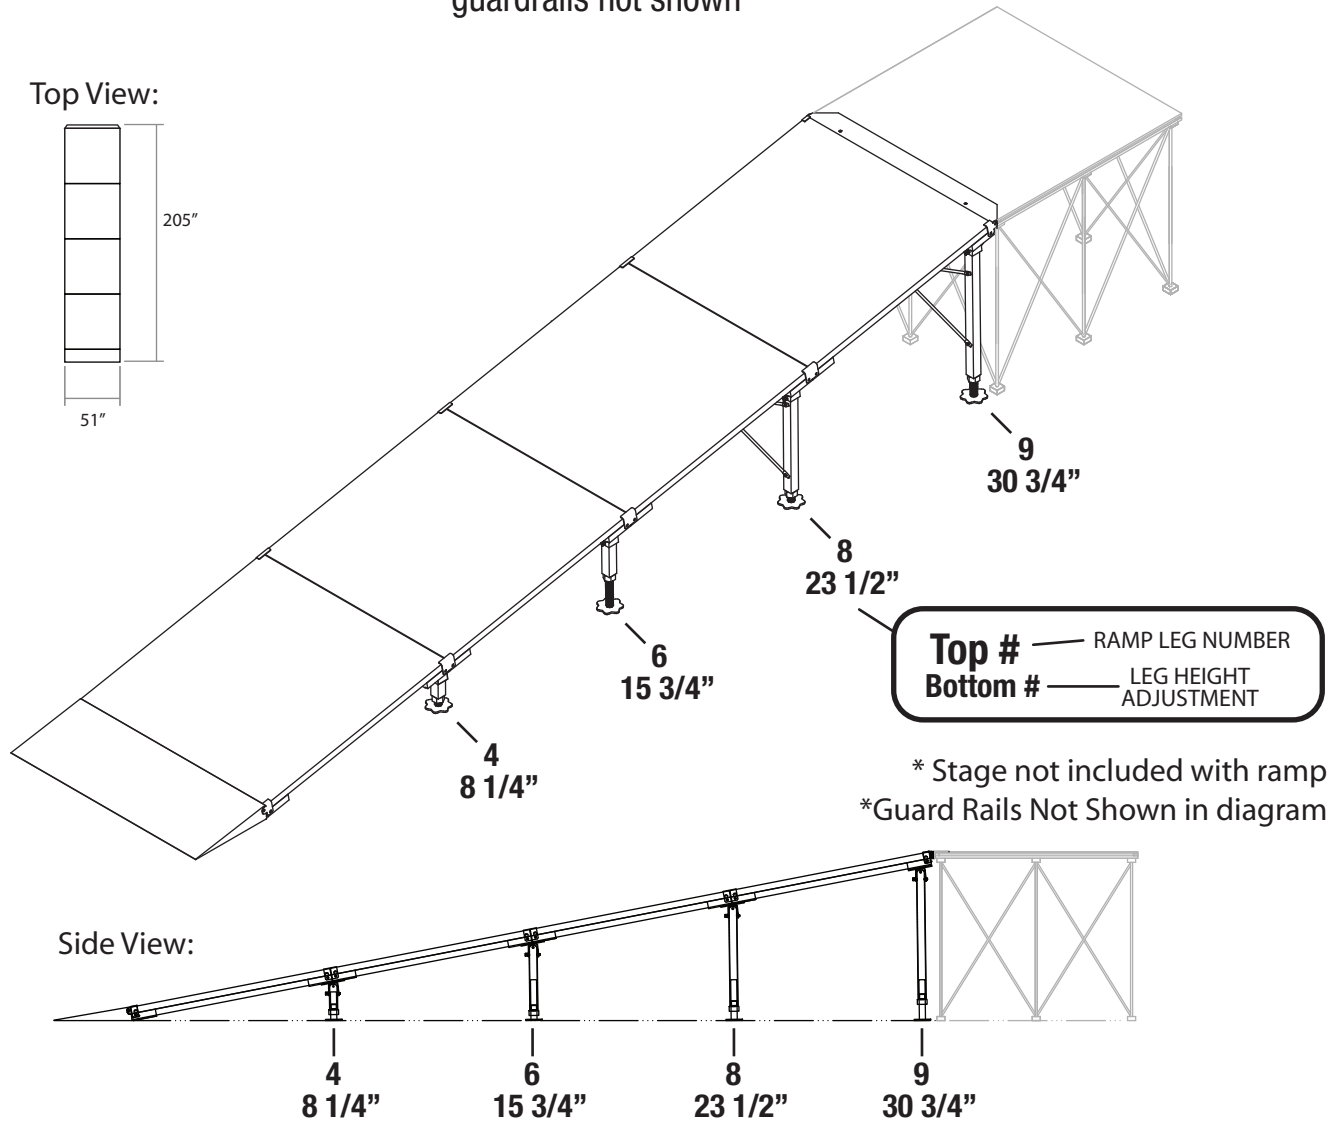

# IS32RCGR, IS32RTGR, IS32RIGR

## Equipment Ramp with Guard Rails for 32 inch High Stages

guardrails not shown

SKU	DESCRIPTION	PCS PER MASTER PACK	QTY IN SET
ISP4X4CD or ISP4X4TD or ISP4X4ID	4' x 4' Carpet Finish Platforms 4' x 4' TuffCoat Finish Platforms 4' x 4' Industrial Finish Platforms	2	2
ISRBP	Bottom ramp plate with mounting hardware	1	1
ISRCP	Platform connecting plate	1	1
ISRPF	Metal platform assembly plate	1	4
IS2AL4	Two pack of equipment ramp adjustable leg # 4 with hardware	2	1
IS2AL6	Two pack of equipment ramp adjustable leg # 6 with hardware	2	1
IS2AL8	Two pack of equipment ramp adjustable leg # 8 with hardware	2	1
IS2AL9	Two pack of equipment ramp adjustable leg # 9 with hardware	2	1
ISLCB	Pack of cross bars for leg sets # 8 or 9	2	2
ISRGRPD	Two pack guard rail panels for 4' ramp w/ mounting hardware	2	3
ISARGRPD	Two pack adjustable ramp guard rail panels w/ mounting hardware	2	1