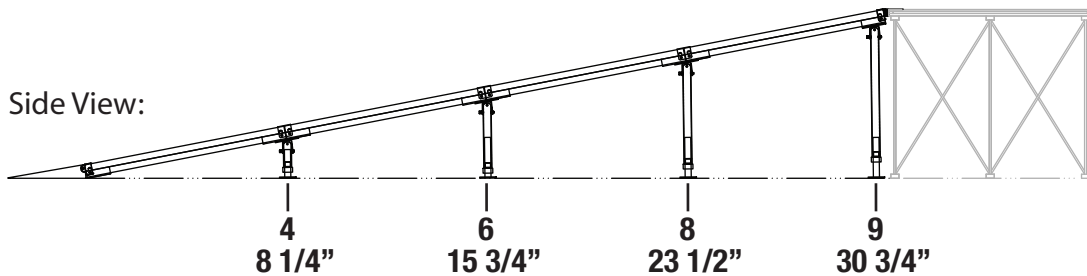

## Equipment Ramp for 32 inch High Stages

SKU	DESCRIPTION	PCS PER MASTER PACK	QTY IN SET
ISP4X4CD OR ISP4X4TD OR ISP4X4ID	4' x 4' Carpet Finish Platforms 4' x 4' TuffCoat Finish Platforms 4' x 4' Industrial Finish Platforms	2	2
ISRBP	Bottom ramp plate with mounting hardware	1	1
ISRCP	Platform connecting plate	1	1
ISRPF	Metal platform assembly plate	1	4
IS2AL4	Two pack of equipment ramp adjustable leg # 4 with hardware	2	1
IS2AL6	Two pack of equipment ramp adjustable leg # 6 with hardware	2	1
IS2AL8	Two pack of equipment ramp adjustable leg # 8 with hardware	2	1
IS2AL9	Two pack of equipment ramp adjustable leg # 9 with hardware	2	1
ISLCB	Pack of cross bars for leg sets # 8 or 9	2	2