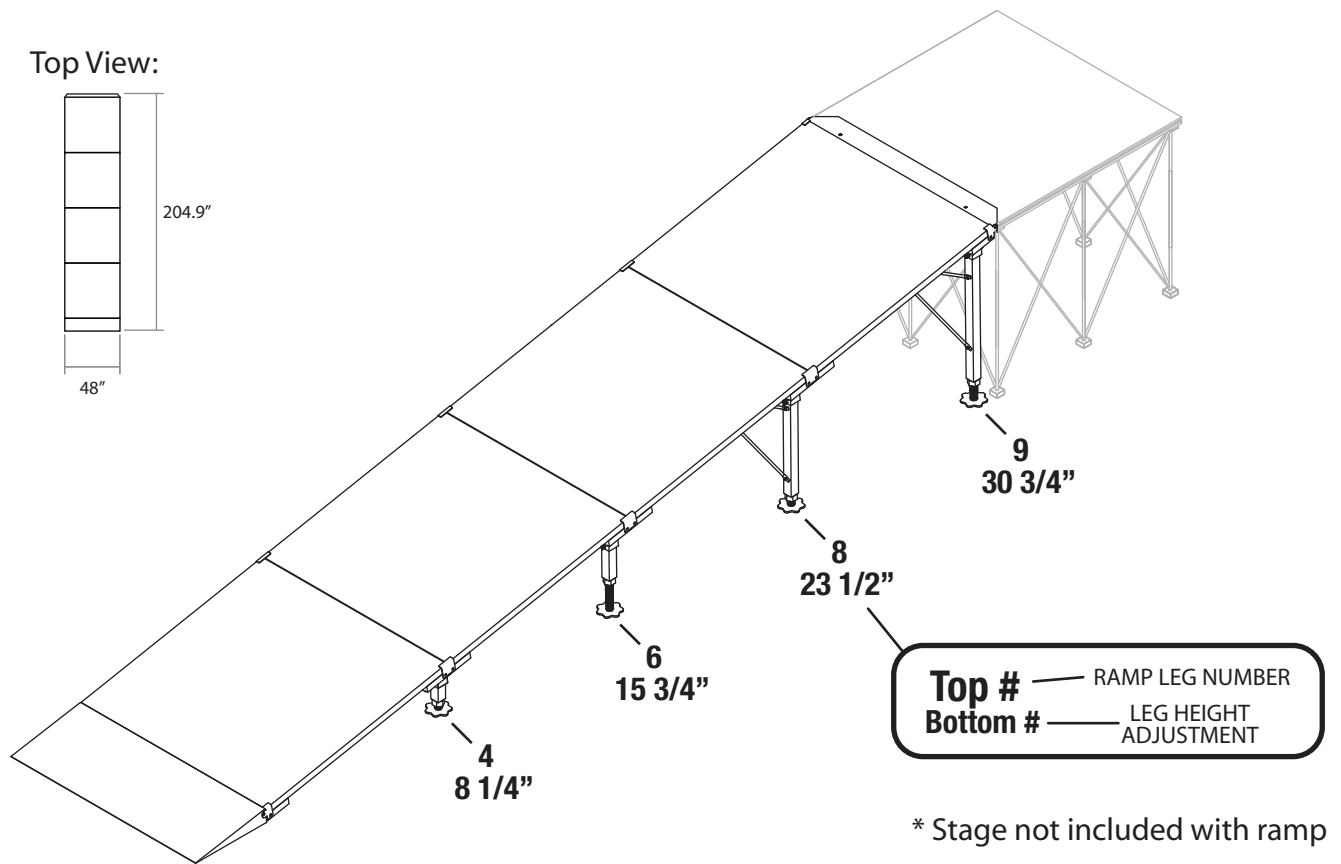

# IS32RC, IS32RT, IS32RI

## Equipment Ramp for 32 inch High Stages

SKU	DESCRIPTION	PCS PER MASTER PACK	QTY IN SET
ISP4X4CD OR ISP4X4TD OR ISP4X4ID	4' x 4' Carpet Finish Platforms 4' x 4' TuffCoat Finish Platforms 4' x 4' Industrial Finish Platforms	2	2
ISRBP	Bottom ramp plate with mounting hardware	1	1
ISRCP	Platform connecting plate	1	1
ISRPF	Metal platform assembly plate	1	4
IS2AL4	Two pack of equipment ramp adjustable leg # 4 with hardware	2	1
IS2AL6	Two pack of equipment ramp adjustable leg # 6 with hardware	2	1
IS2AL8	Two pack of equipment ramp adjustable leg # 8 with hardware	2	1
IS2AL9	Two pack of equipment ramp adjustable leg # 9 with hardware	2	1
ISLCB	Pack of cross bars for leg sets # 8 or 9	2	2