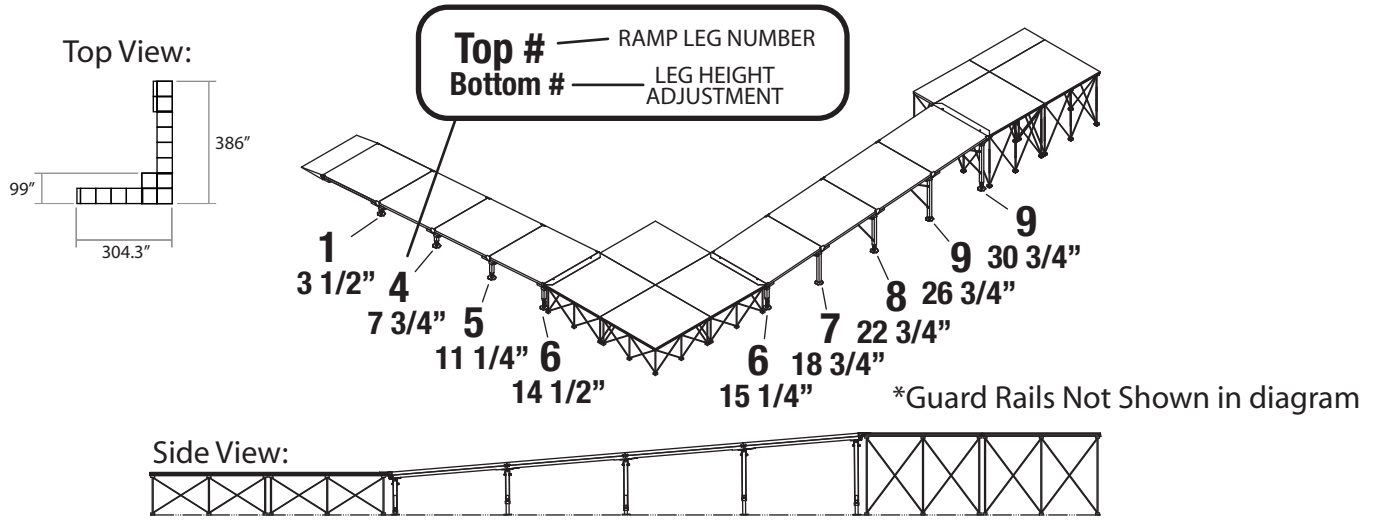

IS32R90WC, IS32R90WT, IS32R90WI

90 Degree Turn Wheelchair Ramp for 32 inch High Stages

Wheelchair ramps include guardrails (not shown)

SKU	DESCRIPTION	PCS PER MASTER PACK	QTY IN SET
ISP4X4CD or ISP4X4TD or ISP4X4ID	4' x 4' Carpet Finish Platforms 4' x 4' TuffCoat Finish Platforms 4' x 4' Industrial Finish Platforms	2	7
ISSTEPC4 or ISSTEPT4 or ISSTEPI4	4' x 1' Carpet Finish Step Platform 4' x 1' TuffCoat Finish Step Platform 4' x 1' Industrial Finish Step Platform	1	2
IS4X4X16	16" High Riser for 4'X4' Platform	1	4
IS4X4X32	32" High Riser for 4'X4' Platform	1	2
ISSTEP4X32	32" High Riser for 4' x 12" Step	1	2
ISRBP	Bottom ramp plate with mounting hardware	1	1
ISRCP	Platform connecting plate	1	3
ISRPF	Metal platform assembly plate	1	8
IS2AL1	Two pack of equipment ramp adjustable leg # 1 with hardware	2	1
IS2AL4	Two pack of equipment ramp adjustable leg # 4 with hardware	2	1
IS2AL5	Two pack of equipment ramp adjustable leg # 5 with hardware	2	1
IS2AL6	Two pack of equipment ramp adjustable leg # 6 with hardware	2	2
IS2AL7	Two pack of equipment ramp adjustable leg # 7 with hardware	2	1
IS2AL8	Two pack of equipment ramp adjustable leg # 8 with hardware	2	1
IS2AL9	Two pack of equipment ramp adjustable leg # 9 with hardware	2	2
ISLCB	Pack of cross bars for leg sets # 8 or 9	2	3
ISRSTEPGRPD	Two pack of step ramp guard rail panels w/ mounting hardware	2	1
ISRGRPD	Two pack guard rail panels for 4' ramps w/ mounting hardware	2	10
ISARGRPD	Two pack adjustable ramp guard rail panels w/ mounting hardware	2	3
IS2CMB	Two pack of guard rail panel corner mounting bracket	2	3