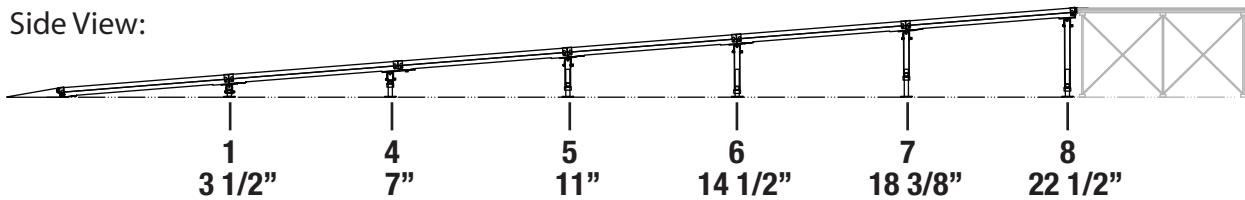

## Straight Wheelchair Ramp for 24 inch High Stages

Wheelchair ramps include guardrails (not shown)

Top View:

\* Stage not included with ramp  
\*Guard Rails Not Shown in diagram

Side View:

SKU	DESCRIPTION	PCS PER MASTER PACK	QTY IN SET
ISP4X4CD or ISP4X4TD or ISP4X4ID	4' x 4' Carpet Finish Platforms 4' x 4' TuffCoat Finish Platforms 4' x 4' Industrial Finish Platforms	2	3
ISRBP	Bottom ramp plate with mounting hardware	1	1
ISRCP	Platform connecting plate	1	1
ISRPF	Metal platform assembly plate	1	6
IS2AL1	Two pack of equipment ramp adjustable leg # 1 with hardware	2	1
IS2AL4	Two pack of equipment ramp adjustable leg # 4 with hardware	2	1
IS2AL5	Two pack of equipment ramp adjustable leg # 5 with hardware	2	1
IS2AL6	Two pack of equipment ramp adjustable leg # 6 with hardware	2	1
IS2AL7	Two pack of equipment ramp adjustable leg # 7 with hardware	2	1
IS2AL8	Two pack of equipment ramp adjustable leg # 8 with hardware	2	1
ISLCB	Pack of cross bars for leg sets # 8 or 9	2	1
ISRGRPD	Two pack guard rail panels for 4' ramps w/ mounting hardware	2	5
ISARGRPD	Two pack adjustable ramp guard rail panels w/ mounting hardware	2	1