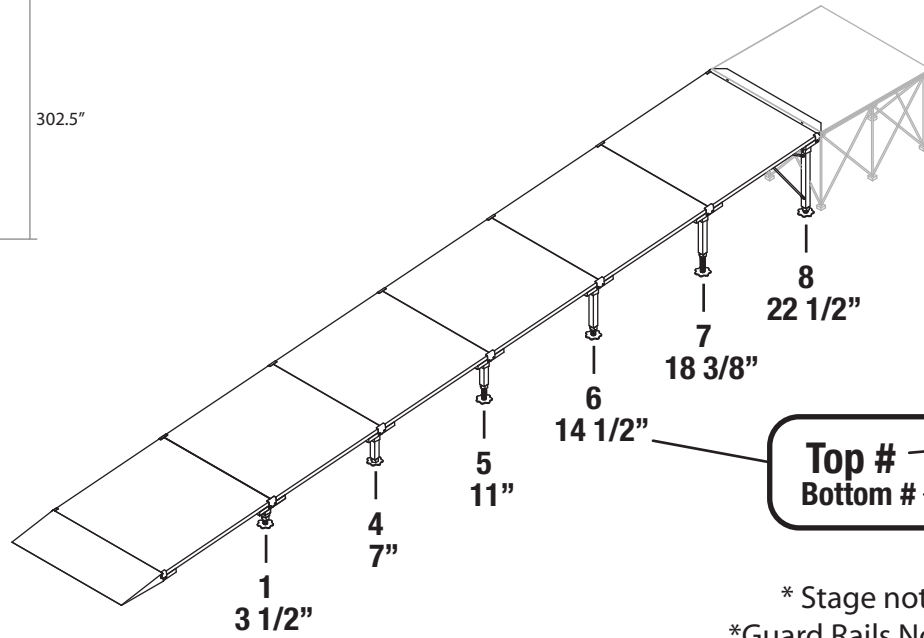

# IS24RWC, IS24RWT, IS24RWI

## Straight Wheelchair Ramp for 24 inch High Stages

Wheelchair ramps include guardrails (not shown)

Top View:

\* Stage not included with ramp  
\*Guard Rails Not Shown in diagram

Side View:

SKU	DESCRIPTION	PCS PER MASTER PACK	QTY IN SET
ISP4X4CD or ISP4X4TD or ISP4X4ID	4' x 4' Carpet Finish Platforms 4' x 4' TuffCoat Finish Platforms 4' x 4' Industrial Finish Platforms	2	3
ISRBP	Bottom ramp plate with mounting hardware	1	1
ISRCP	Platform connecting plate	1	1
ISRPF	Metal platform assembly plate	1	6
IS2AL1	Two pack of equipment ramp adjustable leg # 1 with hardware	2	1
IS2AL4	Two pack of equipment ramp adjustable leg # 4 with hardware	2	1
IS2AL5	Two pack of equipment ramp adjustable leg # 5 with hardware	2	1
IS2AL6	Two pack of equipment ramp adjustable leg # 6 with hardware	2	1
IS2AL7	Two pack of equipment ramp adjustable leg # 7 with hardware	2	1
IS2AL8	Two pack of equipment ramp adjustable leg # 8 with hardware	2	1
ISLCB	Pack of cross bars for leg sets # 8 or 9	2	1
ISRGRPD	Two pack guard rail panels for 4' ramps w/ mounting hardware	2	5
ISARGRPD	Two pack adjustable ramp guard rail panels w/ mounting hardware	2	1