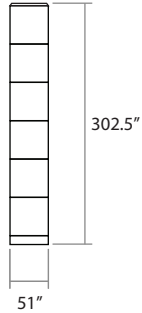

## Straight Wheelchair Ramp for 24 inch High Stages

Wheelchair ramps include guardrails (not shown)

Top View:

\* Stage not included with ramp  
\*Guard Rails Not Shown in diagram

Side View:

SKU	DESCRIPTION	PCS PER MASTER PACK	QTY IN SET
ISP4X4CD or ISP4X4TD or ISP4X4ID	4' x 4' Carpet Finish Platforms 4' x 4' TuffCoat Finish Platforms 4' x 4' Industrial Finish Platforms	2	3
ISRBP	Bottom ramp plate with mounting hardware	1	1
ISRCP	Platform connecting plate	1	1
ISRPF	Metal platform assembly plate	1	6
IS2AL1	Two pack of equipment ramp adjustable leg # 1 with hardware	2	1
IS2AL4	Two pack of equipment ramp adjustable leg # 4 with hardware	2	1
IS2AL5	Two pack of equipment ramp adjustable leg # 5 with hardware	2	1
IS2AL6	Two pack of equipment ramp adjustable leg # 6 with hardware	2	1
IS2AL7	Two pack of equipment ramp adjustable leg # 7 with hardware	2	1
IS2AL8	Two pack of equipment ramp adjustable leg # 8 with hardware	2	1
ISLCB	Pack of cross bars for leg sets # 8 or 9	2	1
ISRGRPD	Two pack guard rail panels for 4' ramps w/ mounting hardware	2	5
ISARGRPD	Two pack adjustable ramp guard rail panels w/ mounting hardware	2	1