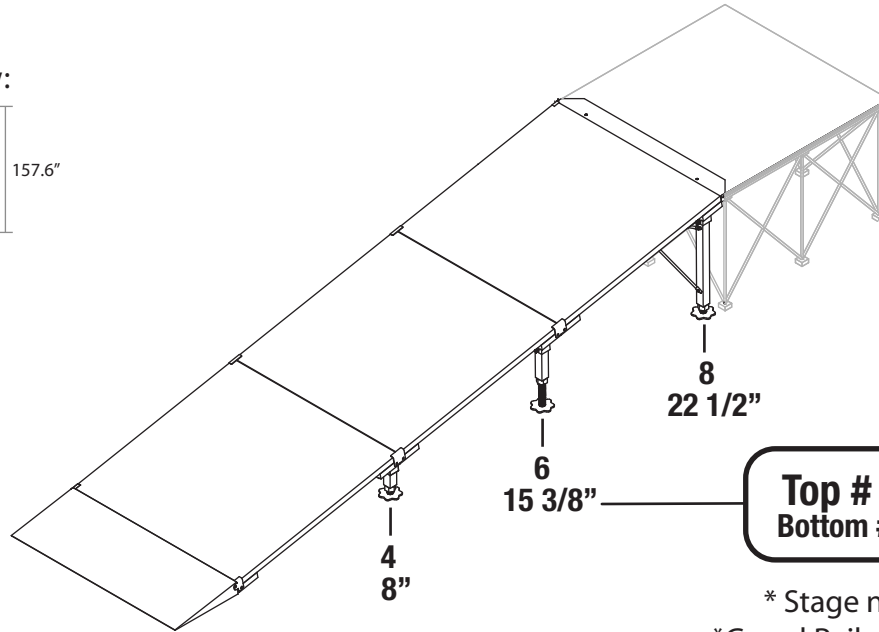

# IS24RCGR, IS24RTGR, IS24RIGR

## Equipment Ramp with Guard Rails for 24 inch High Stages

guardrails not shown

Top View:

\* Stage not included with ramp  
\*Guard Rails Not Shown in diagram

Side View:

SKU	DESCRIPTION	PCS PER MASTER PACK	QTY IN SET
ISP4X4CD or ISP4X4TD or ISP4X4ID	4' x 4' Carpet Finish Platforms 4' x 4' TuffCoat Finish Platforms 4' x 4' Industrial Finish Platforms	2	1
ISP4X4CS or ISP4X4TS or ISP4X4IS	4' x 4' Carpet Finish Platforms 4' x 4' TuffCoat Finish Platforms 4' x 4' Industrial Finish Platforms	1	1
ISRBP	Bottom ramp plate with mounting hardware	1	1
ISRCP	Platform connecting plate	1	1
ISRPF	Metal platform assembly plate	1	3
IS2AL4	Two pack of equipment ramp adjustable leg # 4 with hardware	2	1
IS2AL6	Two pack of equipment ramp adjustable leg # 6 with hardware	2	1
IS2AL8	Two pack of equipment ramp adjustable leg # 8 with hardware	2	1
ISLCB	Pack of cross bars for leg sets # 8 or 9	2	1
ISRGRPD	Two pack guard rail panels for 4' ramp w/ mounting hardware	2	2
ISARGRPD	Two pack adjustable ramp guard rail panels w/ mounting hardware	2	1