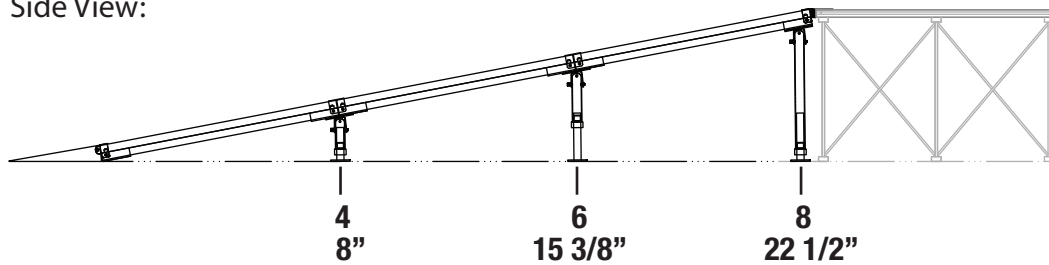

## Equipment Ramp with Guard Rails for 24 inch High Stages

guardrails not shown

Top View:

\* Stage not included with ramp  
\*Guard Rails Not Shown in diagram

Side View:

SKU	DESCRIPTION	PCS PER MASTER PACK	QTY IN SET
ISP4X4CD or ISP4X4TD or ISP4X4ID	4' x 4' Carpet Finish Platforms 4' x 4' TuffCoat Finish Platforms 4' x 4' Industrial Finish Platforms	2	1
ISP4X4CS or ISP4X4TS or ISP4X4IS	4' x 4' Carpet Finish Platforms 4' x 4' TuffCoat Finish Platforms 4' x 4' Industrial Finish Platforms	1	1
ISRBP	Bottom ramp plate with mounting hardware	1	1
ISRCP	Platform connecting plate	1	1
ISRPF	Metal platform assembly plate	1	3
IS2AL4	Two pack of equipment ramp adjustable leg # 4 with hardware	2	1
IS2AL6	Two pack of equipment ramp adjustable leg # 6 with hardware	2	1
IS2AL8	Two pack of equipment ramp adjustable leg # 8 with hardware	2	1
ISLCB	Pack of cross bars for leg sets # 8 or 9	2	1
ISRGRPD	Two pack guard rail panels for 4' ramp w/ mounting hardware	2	2
ISARGRPD	Two pack adjustable ramp guard rail panels w/ mounting hardware	2	1