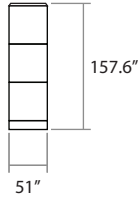

## Equipment Ramp with Guard Rails for 24 inch High Stages

guardrails not shown

Top View:

\* Stage not included with ramp  
\*Guard Rails Not Shown in diagram

Side View:

SKU	DESCRIPTION	PCS PER MASTER PACK	QTY IN SET
ISP4X4CD or ISP4X4TD or ISP4X4ID	4' x 4' Carpet Finish Platforms 4' x 4' TuffCoat Finish Platforms 4' x 4' Industrial Finish Platforms	2	1
ISP4X4CS or ISP4X4TS or ISP4X4IS	4' x 4' Carpet Finish Platforms 4' x 4' TuffCoat Finish Platforms 4' x 4' Industrial Finish Platforms	1	1
ISRBP	Bottom ramp plate with mounting hardware	1	1
ISRCP	Platform connecting plate	1	1
ISRPF	Metal platform assembly plate	1	3
IS2AL4	Two pack of equipment ramp adjustable leg # 4 with hardware	2	1
IS2AL6	Two pack of equipment ramp adjustable leg # 6 with hardware	2	1
IS2AL8	Two pack of equipment ramp adjustable leg # 8 with hardware	2	1
ISLCB	Pack of cross bars for leg sets # 8 or 9	2	1
ISRGRPD	Two pack guard rail panels for 4' ramp w/ mounting hardware	2	2
ISARGRPD	Two pack adjustable ramp guard rail panels w/ mounting hardware	2	1