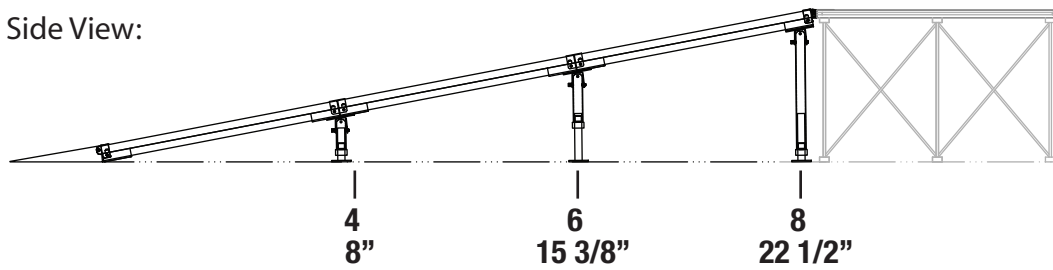

IS24RC, IS24RT, IS24RI

Equipment Ramp for 24 inch High Stages

SKU	DESCRIPTION	PCS PER MASTER PACK	QTY IN SET
ISP4X4CD or ISP4X4TD or ISP4X4ID	4' x 4' Carpet Finish Platforms 4' x 4' TuffCoat Finish Platforms 4' x 4' Industrial Finish Platforms	2	1
ISP4X4CS or ISP4X4TS or ISP4X4IS	4' x 4' Carpet Finish Platform 4' x 4' TuffCoat Finish Platform 4' x 4' Industrial Finish Platform	1	1
ISRBP	Bottom ramp plate with mounting hardware	1	1
ISRCP	Platform connecting plate	1	1
ISRPF	Metal platform assembly plate	1	3
IS2AL4	Two pack of equipment ramp adjustable leg # 4 with hardware	2	1
IS2AL6	Two pack of equipment ramp adjustable leg # 6 with hardware	2	1
IS2AL8	Two pack of equipment ramp adjustable leg # 8 with hardware	2	1
ISLCB	Pack of cross bars for leg sets # 8 or 9	2	1