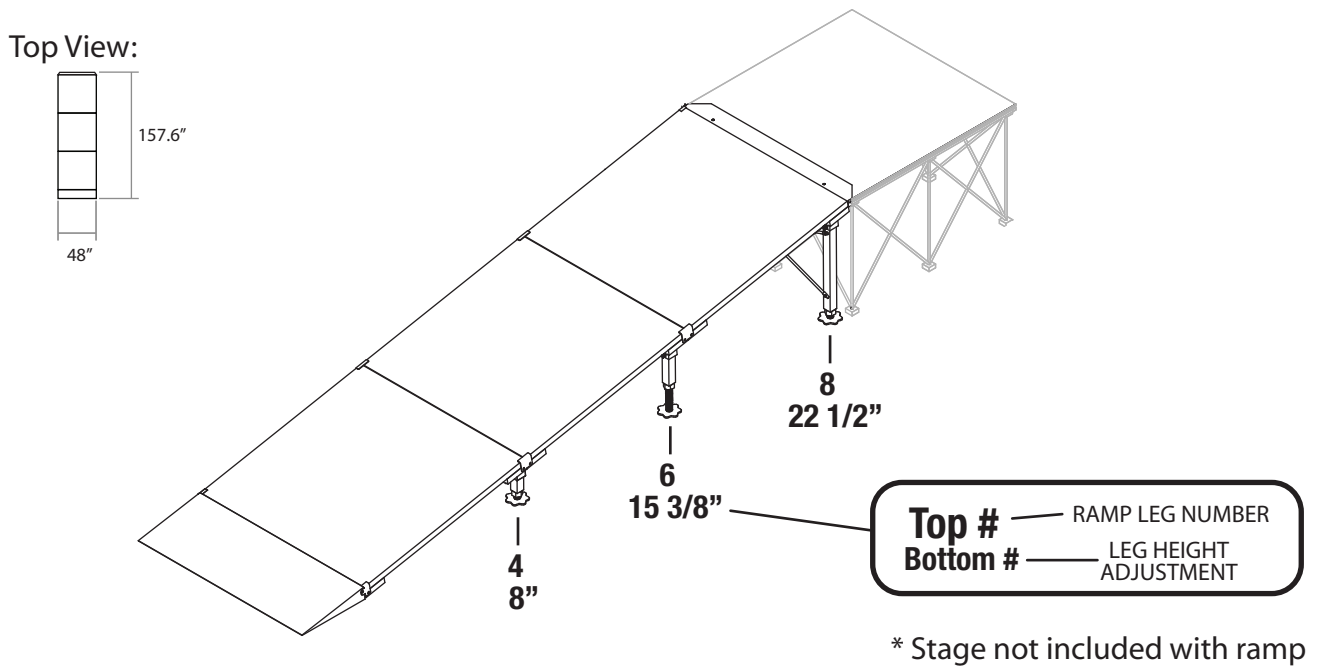

IS24RC, IS24RT, IS24RI

Equipment Ramp for 24 inch High Stages

SKU	DESCRIPTION	PCS PER MASTER PACK	QTY IN SET
ISP4X4CD or ISP4X4TD or ISP4X4ID	4' x 4' Carpet Finish Platforms 4' x 4' TuffCoat Finish Platforms 4' x 4' Industrial Finish Platforms	2	1
ISP4X4CS or ISP4X4TS or ISP4X4IS	4' x 4' Carpet Finish Platform 4' x 4' TuffCoat Finish Platform 4' x 4' Industrial Finish Platform	1	1
ISRBP	Bottom ramp plate with mounting hardware	1	1
ISRCP	Platform connecting plate	1	1
ISRPF	Metal platform assembly plate	1	3
IS2AL4	Two pack of equipment ramp adjustable leg # 4 with hardware	2	1
IS2AL6	Two pack of equipment ramp adjustable leg # 6 with hardware	2	1
IS2AL8	Two pack of equipment ramp adjustable leg # 8 with hardware	2	1
ISLCB	Pack of cross bars for leg sets # 8 or 9	2	1