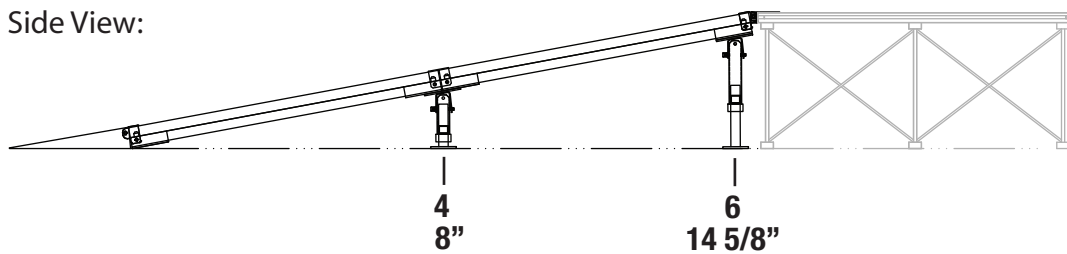

# IS16RC, IS16RT, IS16RI

## Equipment Ramp for 16 inch High Stages

\* Stage not included with ramp

SKU	DESCRIPTION	PCS PER MASTER PACK	QTY IN SET
ISP4X4CD or ISP4X4TD or ISP4X4ID	4' x 4' Carpet Finish Platforms 4' x 4' TuffCoat Finish Platforms 4' x 4' Industrial Finish Platforms	2	1
ISRBP	Bottom ramp plate with mounting hardware	1	1
ISRCP	Platform connecting plate	1	1
ISRPF	Metal platform assembly plate	1	2
IS2AL4	Two pack of equipment ramp adjustable leg # 4 with hardware	2	1
IS2AL6	Two pack of equipment ramp adjustable leg # 6 with hardware	2	1