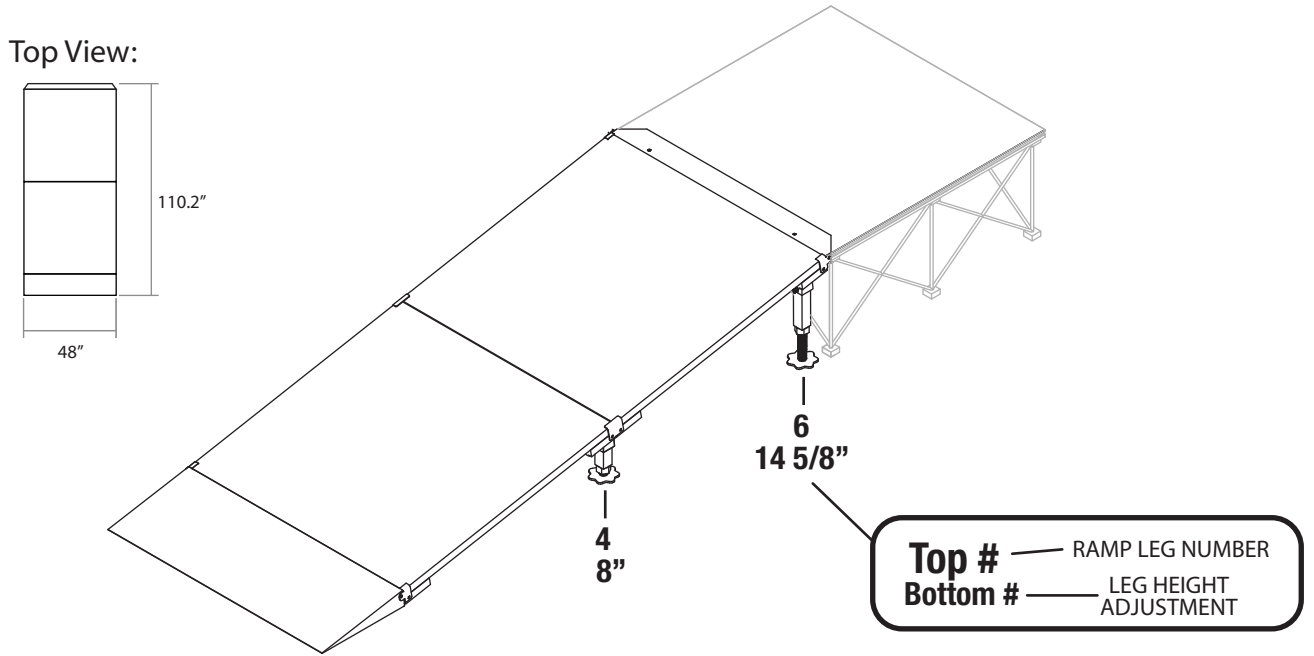

## Equipment Ramp for 16 inch High Stages

\* Stage not included with ramp

SKU	DESCRIPTION	PCS PER MASTER PACK	QTY IN SET
ISP4X4CD or ISP4X4TD or ISP4X4ID	4' x 4' Carpet Finish Platforms 4' x 4' TuffCoat Finish Platforms 4' x 4' Industrial Finish Platforms	2	1
ISRBP	Bottom ramp plate with mounting hardware	1	1
ISRCP	Platform connecting plate	1	1
ISRPF	Metal platform assembly plate	1	2
IS2AL4	Two pack of equipment ramp adjustable leg # 4 with hardware	2	1
IS2AL6	Two pack of equipment ramp adjustable leg # 6 with hardware	2	1