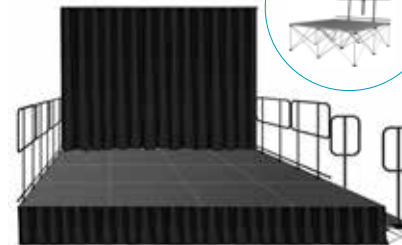

## IntelliStage

- Lightweight, accordion style modular staging system.
- Platforms come in 4ft x 4ft and 3ft x 3ft ( 1m x 1m and 1m x 2m ) sizes.
- Square, quarter round and triangle shaped platforms are available.
- Can be set at various heights; 8" , 16" , 24" 32" ( 20 cm, 40 cm, 60 cm, and 80 cm, 90cm, 100 cm, 120 cm )
- Available in **gray carpet**, **industrial finish** and **tuff coat finish**.
- Most compact storage. Stores in a 1m x 1m ( 4' x 4' ) foot print.
- Fast, easy set-up by 1 or 2 people.
- Perfect for schools, churches, hotels, exhibition halls and many other applications.
- Steps, ramps, guardrails, backdrops, storage trunks and transportation trolleys are available.

## Ramps, Backdrops, Guardrails, Skirts & Accessories

Guard rails

Stage skirts

Connecting hardware for steps & various heights of stages

NEW PRODUCT

Stage Stairs

Mobile drum riser frame kits

Cable port covers for stage panels

Descending & ascending chair stops

Stacking cups to level stage on un-even ground

Stage back drops and back drop curtains

Equipment and wheel chair ramps are available in several configurations