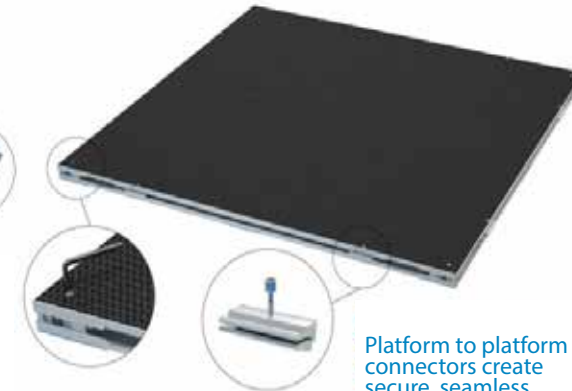

Super Strong!  
supports up to 153 lbs  
per square foot

3 surface finishes to choose from, carpet, tuffcoat and industrial

Fast, easy set-up by one person !

Platform to platform connectors create secure, seamless connections between stage platforms

Risers & platform lock securely in place w/ hex key.

Risers have 9 points of contact to the bottom of the stage panel for superior strength and stability

Most compact storage in the industry. Stores in a 4' x 4' ( 1m x 1m ) foot print or a transportation case

## IntelliStage

- Lightweight, accordion style modular staging system.
- Platforms come in 4ft x 4ft and 3ft x 3ft ( 1m x 1m and 1m x 2m ) sizes.
- Square, quarter round and triangle shaped platforms are available.
- Can be set at various heights; 8" , 16" , 24" 32" ( 20 cm, 40 cm, 60 cm, and 80 cm, 90cm, 100 cm, 120 cm )
- Available in **gray carpet**, **industrial finish** and **tuff coat finish**.
- Most compact storage. Stores in a 1m x 1m ( 4' x 4' ) foot print.
- Fast, easy set-up by 1 or 2 people.
- Perfect for schools, churches, hotels, exhibition halls and many other applications.
- Steps, ramps, guardrails, backdrops, storage trunks and transportation trolleys are available.