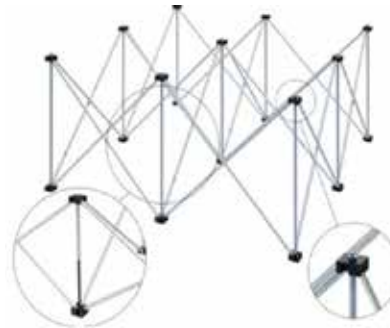

Super Strong!  
supports up to 153 lbs  
per square foot

3 surface finishes to choose from, carpet, tuffcoat and industrial

Fast, easy set-up by one person !

Platform to platform connectors create secure, seamless connections between stage platforms

Risers & platform lock securely in place w/ hex key.

Risers have 9 points of contact to the bottom of the stage panel for superior strength and stability

Most compact storage in the industry. Stores in a 4' x 4' ( 1m x 1m ) foot print or a transportation case

## IntelliStage

- Lightweight, accordion style modular staging system.
- Platforms come in 4ft x 4ft and 3ft x 3ft ( 1m x 1m and 1m x 2m ) sizes.
- Square, quarter round and triangle shaped platforms are available.
- Can be set at various heights; 8" , 16" , 24" 32" ( 20 cm, 40 cm, 60 cm, and 80 cm, 90cm, 100 cm, 120 cm )
- Available in **gray carpet**, **industrial finish** and **tuff coat finish**.
- Most compact storage. Stores in a 1m x 1m ( 4' x 4' ) foot print.
- Fast, easy set-up by 1 or 2 people.
- Perfect for schools, churches, hotels, exhibition halls and many other applications.
- Steps, ramps, guardrails, backdrops, storage trunks and transportation trolleys are available.

## Intellistage Platforms

Square and rectangle

Folding square

Quarter round

Equilateral triangle

Right triangle

Available for all shape platforms in the following heights 8", 16", 24" 32" ( 20cm, 30cm, 40cm, 60cm, 80cm)